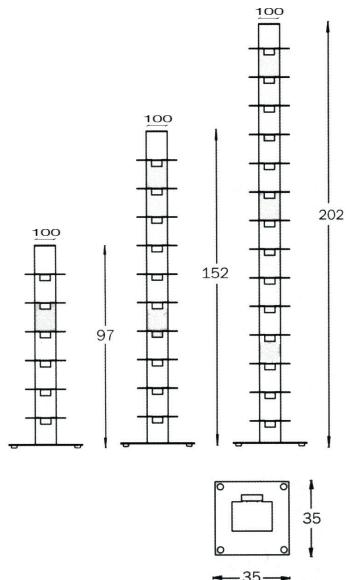

Dimensioni disponibili:

- H 97 cm (6 ripiani) circa 35 libri
- H 152 cm (10 ripiani) circa 50 libri
- H 202 cm (14 ripiani) circa 70 libri

Colonna in tubo di acciaio 100x30 mm, spessore 1,5 mm.

Base in acciaio 350x350mm, spessore 4 mm.

Ripiani in acciaio 190x140 mm, spessore 1,5 mm.

Epoxy coated sheet metal bookcase, formed of a rectangular section 100x30 with independent shelves.

The bookcase comes in three different heights: h 97 cm, h 152 cm and h 202 cm.

Available dimensions:

- H 97 cm (6 shelves) about 35 books
- H 152 cm (10 shelves) about 50 books
- H 202 cm (14 shelves) about 70 books

Column in steel-tube 100x30 mm, thickness 1,5 mm.

Base in steel sheet 350x350 mm, thickness 4 mm.

Shelves in steel sheet 190x140 mm, thickness 1,5 mm.